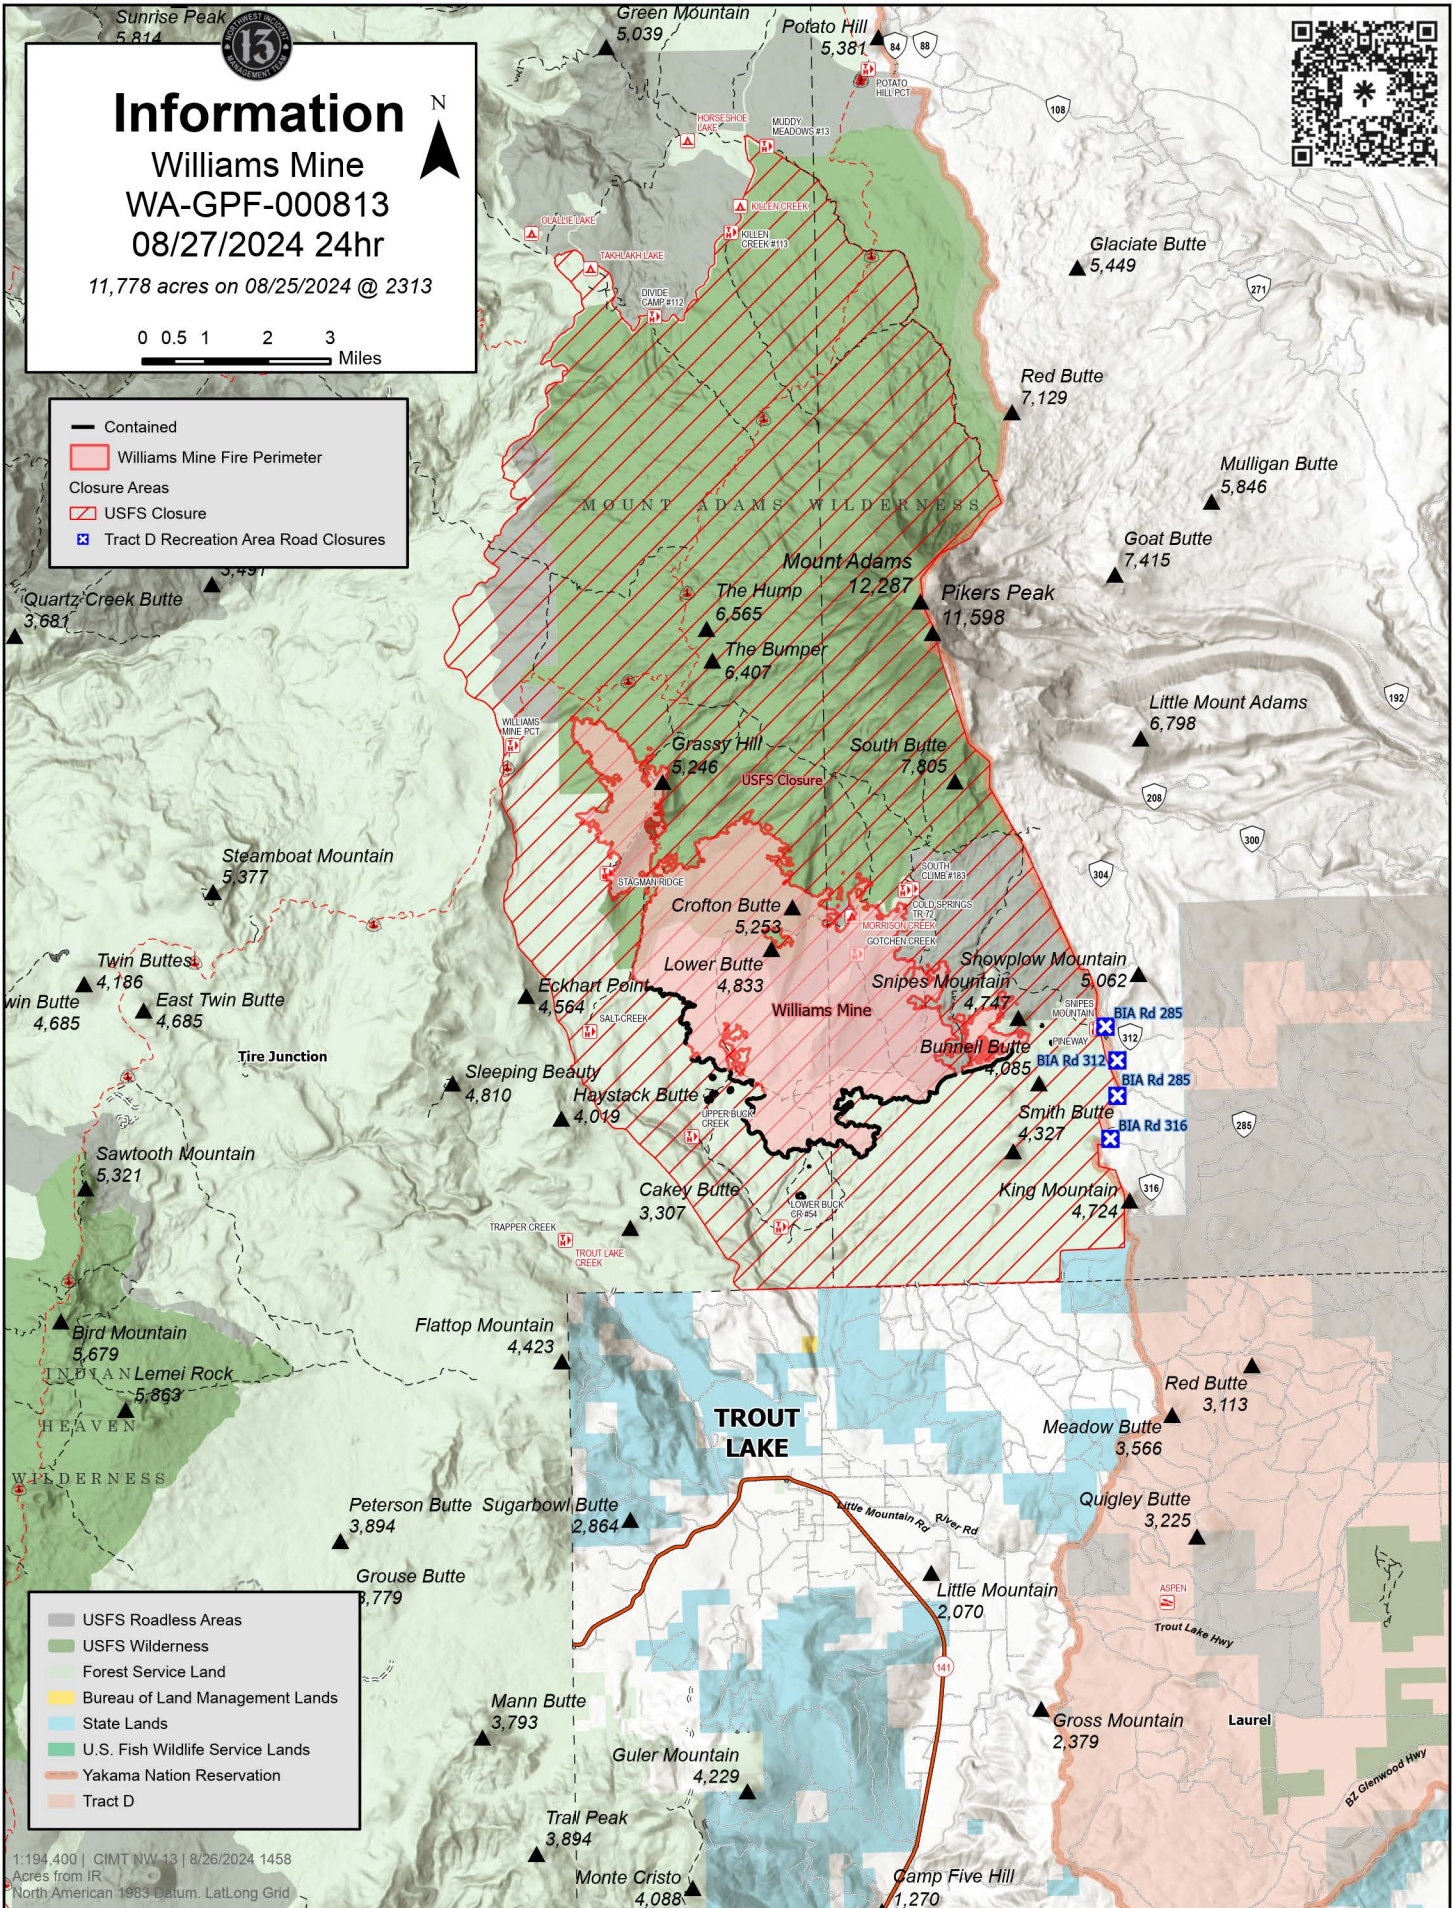

Information

Williams Mine
WA-GPF-000813
08/27/2024 24hr

11,778 acres on 08/25/2024 @ 2313

- Contained
- Williams Mine Fire Perimeter
- Closure Areas
- USFS Closure
- Tract D Recreation Area Road Closures

1:194,400 | GIMT NW 13 | 8/26/2024 1458
Acres from IR
North American 1983 Datum, Lat,Long Grid